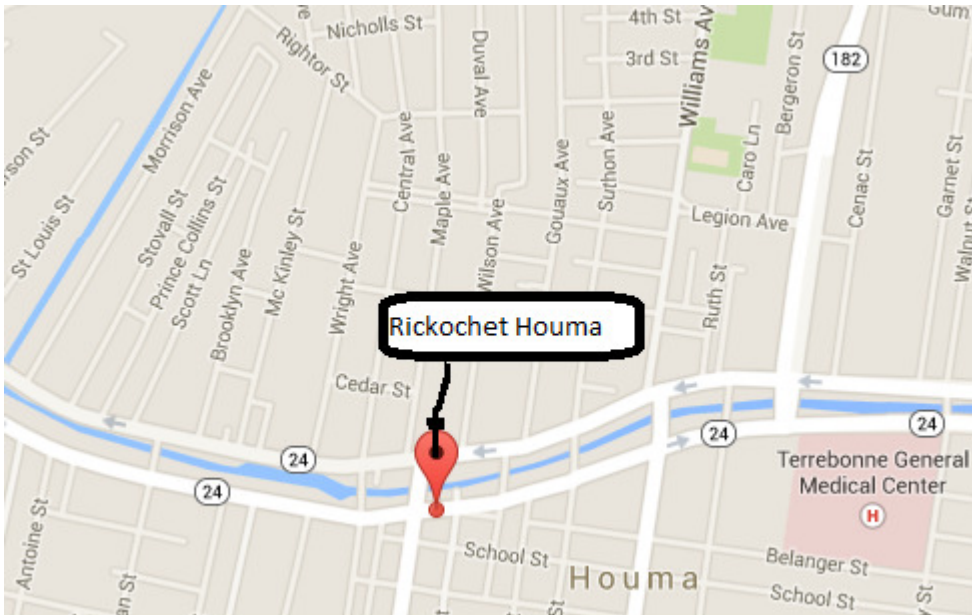

Official Hotel (negotiated rates)...

Holiday Inn Houma, Phone: (985) 601-4500

1800 Martin Luther King Blvd. , Houma, LA 70360

Negotiated Rate: Rooms: **\$87** per night, Suites **\$125** per night (call Hotel directly and mention Louisiana Billiards).

Other Hotels...

Howard Johnson Houma, Phone: (985) 872-2627

105 Lamar Street, Houma, LA 70360

\$69.95 per night.

Driving Directions (from Google Maps)...

<https://goo.gl/maps/I20z9>

From the North (coming in on US-90E from Lafayette and most points West and North):

- Take exit 202 for LA-24 toward Thibodaux/Houma
- In 0.4 miles Turn right onto LA-24 E/W Main St (signs for Houma/Louisiana 24 E)
- Destination will be on the right in 7.1 miles

From the East (coming in on US-90W from Baton Rouge/New Orleans):

- Take exit 210 for LA-182 toward Houma
- In 0.3 miles Turn left onto LA-182 W (signs for Louisiana 182 W/Houma)
- In 8.2 miles Turn right onto W Park Ave
- In 0.5 miles Turn left onto Lafayette St
- In 367 feet Turn left at the 1st cross street onto W Main St
- Destination will be on the right in 144 ft